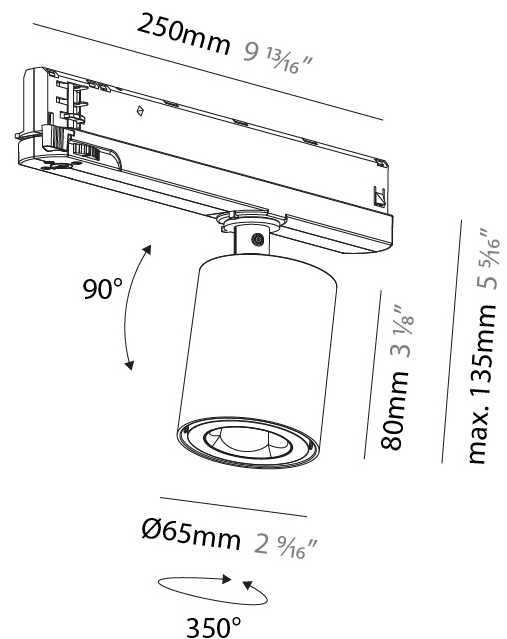

1. To build a product code in our configurator select the specify button on the base model # product page
2. To build a manual product code on this datasheet choose from the options listed below in blue font and add the suffix to the base model #

GENERAL

Series: Oiko Pro In
Brand: Prolicht
Division: Architectural
Mounting Type: Track
Mounting Location: Ceiling
Subcategory: Spots

PHYSICAL

Shape: Cylinder
Diameter (mm): 65
Diameter (in): 2 ⁹/₁₆
Length (mm): 250
Length (in): 9 ¹³/₁₆
Height (mm): 80
Height (in): 3 ¹/₈
Max. Overall Height (mm): 135
Max. Overall Height (in): 5 ⁵/₁₆
Light Distribution: Adjustable / Direct
Fixture Finish: SSR / BKV / CWI / CRY / HAB / UFT / ITA / RUA / FTG / MYG / LOD / PUS / FRO / FUP / KIA / POP / BLS / SPG / MEY / GOH / GUM / CHC / COM / ABZ / JAG / OBR / MOS / ROR
Holder Finish: WHI / BLK
Fixture Material: Aluminum

ELECTRICAL

Lamp Type: LED
Input Wattage (W): 19
Total Output Wattage (W): 17.3
Dimming: Non-Dimmable / 0-10V Dimming
Driver Included: Yes
Driver Location: Integrated
Driver Type: Constant Current - 120Vac
Driver Class: Class 2
Input Voltage (V): 120

LED

Number of LEDs: 1
Color Temperature (°K): 2700 / 3000 / 3500 / 4000
Max. Delivered Lumen (lm): 1699 / 1829 / 1893 / 1932
Nominal Lumen (lm): 1905 / 2050 / 2123 / 2166
CRI: >90 CRI
Lamp Life (hrs): 50000

OPTICAL

Reflector°: 60

RATINGS AND CERTIFICATIONS

Certified By: CSA Certified to UL and CSA Standards
IP rating: IP20